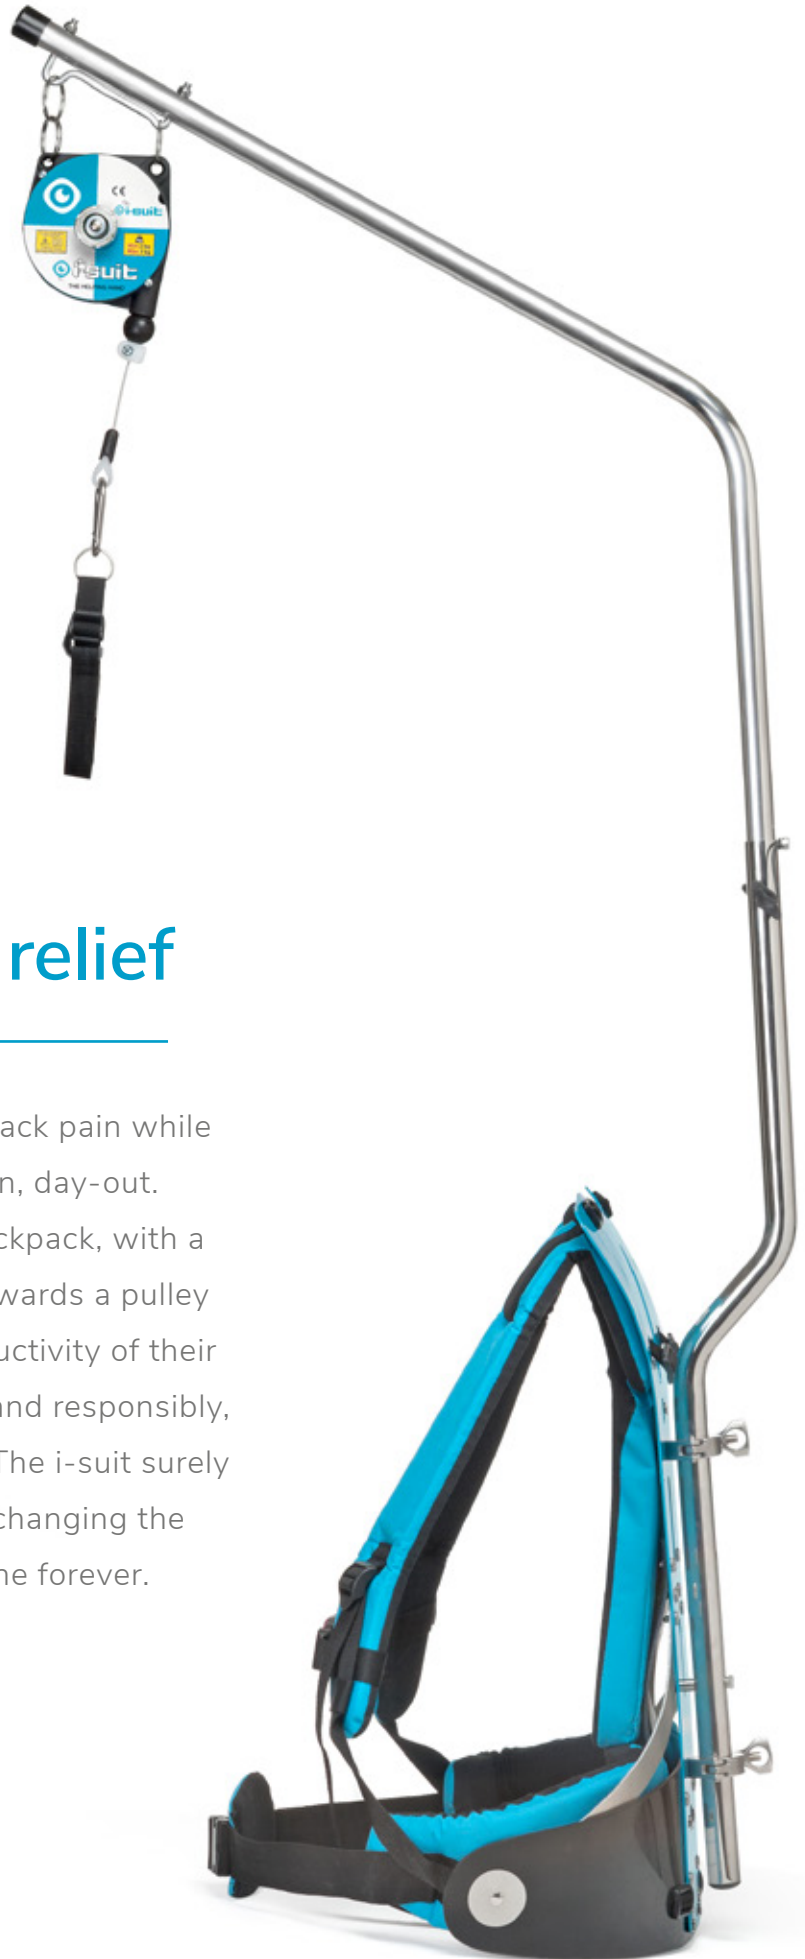

## Designed for relief

---

No more shoulder injuries and back pain while washing the windows, day-in, day-out.

The i-suit feels like a mobile backpack, with a steel tube attached and bent towards a pulley mechanism. Increasing the productivity of their workers, working ergonomically and responsibly, and decreasing psychical strain. The i-suit surely is an eye catching innovation changing the way window washing is done forever.

### Fast on the job

Working with the telescopic pole in combination with the i-suit, allows you to work three times as fast. No more carrying and constantly replacing a ladder to reach the spots you want to clean.

### High-pressure washers

Easily clean stained walls & windows with a high-pressure washer with this accessory to your i-suit lance. Use our rubber sleeves to fit in different pole sizes ranging from Ø 27, Ø 32 and Ø 38 mm.

### Backpack & lance

All of the weight is centered and lifted from the middle, and allows you free movement, less strain and better visibility of your target areas.